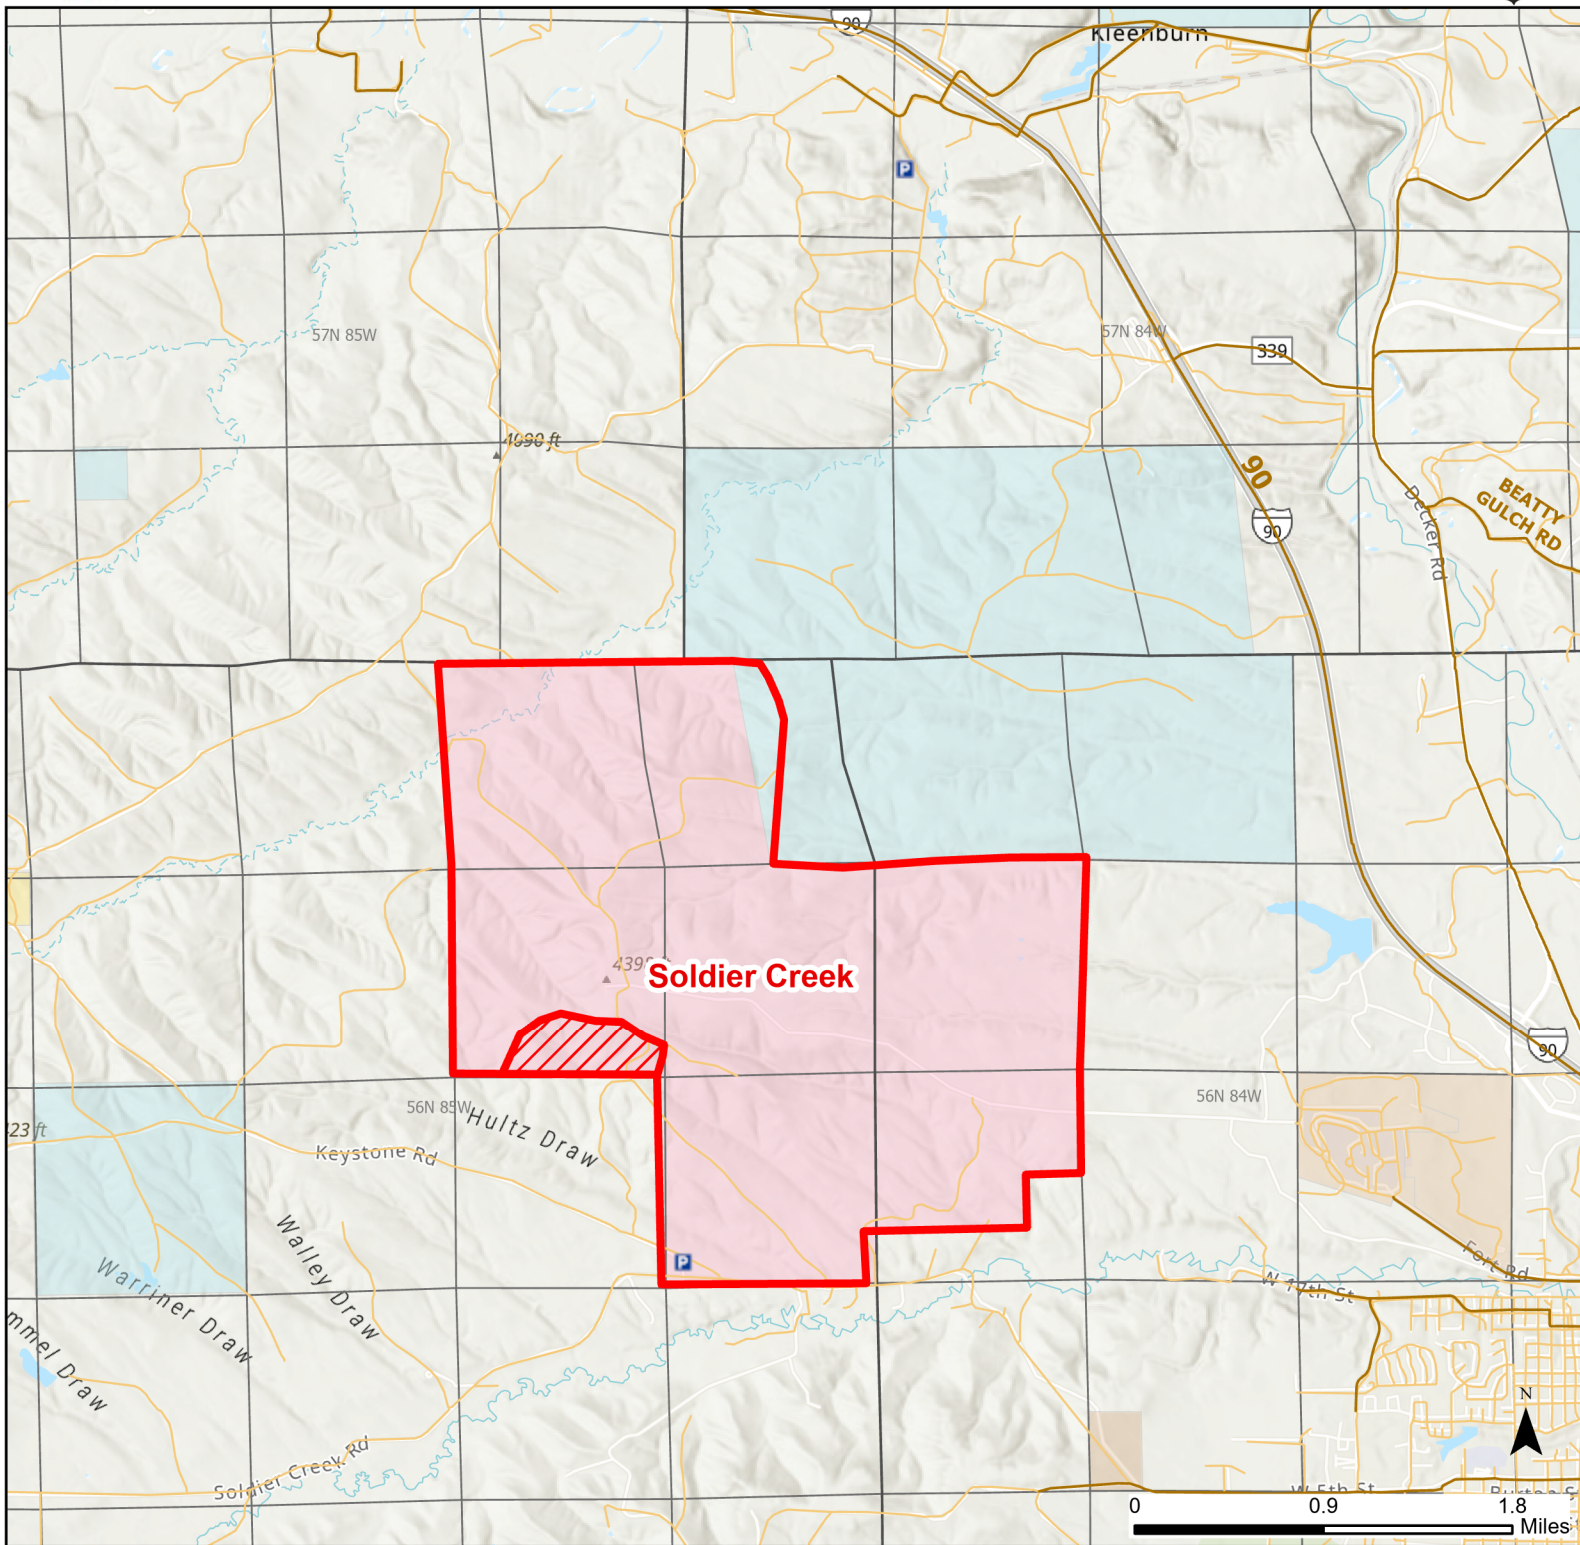

Soldier Creek Hunter Management Area

2023 Hunt
Season

Parking	Closed Road	Boundary	Limited Range Weapons and Archery	State
Coupon Box	Roads	County Boundaries	Archery Only	DOD
Road Closed	County Boundaries	Archery Only	Other	BLM
Open Road	HMA Ownership	CLOSED		Wyoming Game & Fish Dept.
Special Conditions Apply				Forest Service
				Private

Species allowed to hunt: Waterfowl, Pheasant, Sharp-tail Grouse, Doves, Partridge, Turkey, Rabbit, Antelope, Deer, Elk, Mountain Lion, Prairie Dog

See Ranch Rules for More Information and Restrictions

Hunter Management Area rules apply only to those lands enrolled in the HMA.

This map is for visual use, assistance and general location only, does not represent a survey, and is not to be used for legal conveyance. Hunt Area boundaries are approximate, consult Game and Fish Hunting Regulations for descriptions and restrictions. Access to these private lands for any commercial activity must be gained by contacting the individual landowner(s) directly.